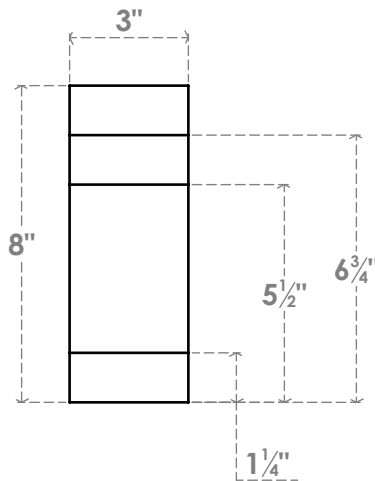

RFTP03X08X12MED

3"W X 8"H X 12"L MEDITERRANEAN ARCHITECTURAL GRADE PVC RAFTER TAIL

SIDE PROFILE

FRONT PROFILE

ISOMETRIC

EKENA MILLWORK
 2300 WEST MAIN ST.
 CLARKSVILLE, TX 75426
 TOLL FREE: 866-607-0453
 WWW.EKENAMILLWORK.COM

NOTES

1. INSTALLATION TO BE COMPLETED IN ACCORDANCE WITH MANUFACTURER'S SPECIFICATIONS.
2. DRAWING MAY NOT BE TO SCALE
3. THIS DRAWING IS INTENDED FOR DESIGN AND PLANNING PURPOSES ONLY.
4. ALL INFORMATION CONTAINED HEREIN WAS CURRENT AT THE TIME OF DEVELOPMENT BUT MUST BE REVIEWED AND APPROVED BY THE PRODUCT MANUFACTURER TO BE CONSIDERED ACCURATE.
5. ARCHITECTURAL GRADE PVC PRODUCTS ARE MADE FROM EXPANDED CELLULAR PVC AND COME NATURALLY WHITE BUT MAY BE PAINTED