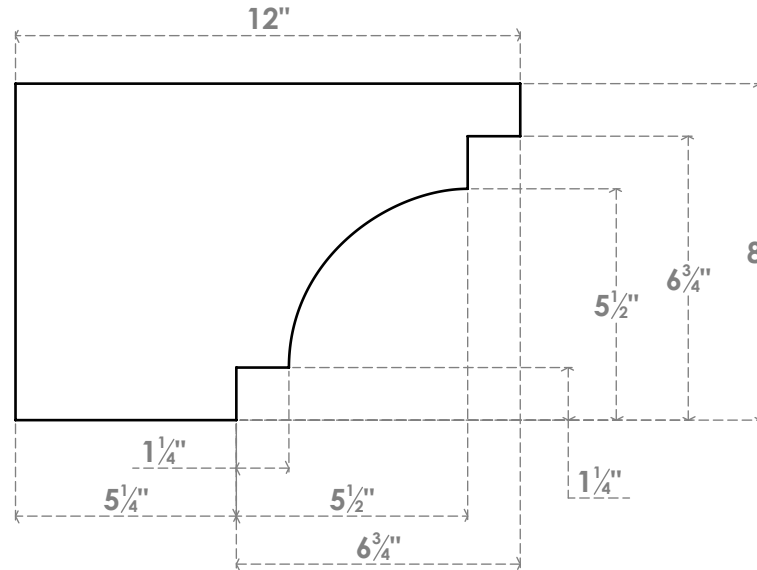

RFTP03X08X12MED

3"W X 8"H X 12"L MEDITERRANEAN ARCHITECTURAL GRADE PVC RAFTER TAIL

SIDE PROFILE

FRONT PROFILE

ISOMETRIC

EKENA MILLWORK
 2300 WEST MAIN ST.
 CLARKSVILLE, TX 75426
 TOLL FREE: 866-607-0453
 WWW.EKENAMILLWORK.COM

NOTES

1. INSTALLATION TO BE COMPLETED IN ACCORDANCE WITH MANUFACTURER'S SPECIFICATIONS.
2. DRAWING MAY NOT BE TO SCALE
3. THIS DRAWING IS INTENDED FOR DESIGN AND PLANNING PURPOSES ONLY.
4. ALL INFORMATION CONTAINED HEREIN WAS CURRENT AT THE TIME OF DEVELOPMENT BUT MUST BE REVIEWED AND APPROVED BY THE PRODUCT MANUFACTURER TO BE CONSIDERED ACCURATE.
5. ARCHITECTURAL GRADE PVC PRODUCTS ARE MADE FROM EXPANDED CELLULAR PVC AND COME NATURALLY WHITE BUT MAY BE PAINTED